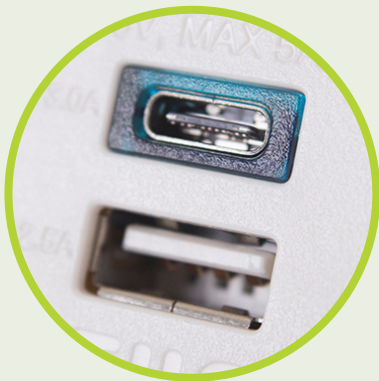

In-Charge wall mountable personal effects lockers