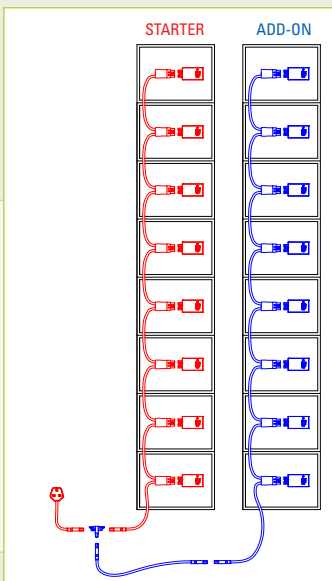

six door locker

PRODUCT CODE	DESCRIPTION	SIZE H x W x D mm	OPENING DIMENSIONS
STARTER			
IC1830306	6 Door	1800 x 300 x 330	260 x 235 x 275
IC1830456	6 Door	1800 x 300 x 480	260 x 235 x 425
ADD-ON			
IC1830306AD	6 Door	1800 x 300 x 330	260 x 235 x 275
IC1830456AD	6 Door	1800 x 300 x 480	260 x 235 x 425

Maximum 24 USB charging sockets per starter lead. Power can be taken from a standard 240V socket supply.

eight door locker

PRODUCT CODE	DESCRIPTION	SIZE H x W x D mm	OPENING DIMENSIONS
STARTER			
IC1830308	8 Door	1800 x 300 x 330	185 x 235 x 275
IC1830458	8 Door	1800 x 300 x 480	185 x 235 x 425
ADD-ON			
IC1830308AD	8 Door	1800 x 300 x 330	185 x 235 x 275
IC1830458AD	8 Door	1800 x 300 x 480	185 x 235 x 425

Maximum 24 USB charging sockets per starter lead. Power can be taken from a standard 240V socket supply.

Single units supplied with a 2 mtr power and connection starter lead. Add-on lockers supplied with an interconnecting module lead.

Note: Starter lead can be plugged into a standard 240v socket. For improved security of supply, consult suitably qualified electrician.