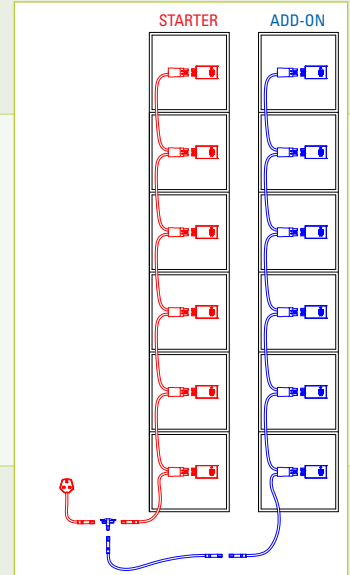

In-Charge floor standing compartment lockers

elite range of products

In-Charge lockers

Type C USB charging

Futureproof your investment in device charging

four door locker

PRODUCT CODE	DESCRIPTION	SIZE H x W x D mm	OPENING DIMENSIONS
STARTER			
IC1830304	4 Door	1800 x 300 x 330	400 x 235 x 275
IC1830454	4 Door	1800 x 300 x 480	400 x 235 x 425
ADD-ON			
IC1830304AD	4 Door	1800 x 300 x 330	400 x 235 x 275
IC1830454AD	4 Door	1800 x 300 x 480	400 x 235 x 425

Maximum 24 USB charging sockets per starter lead. Power can be taken from a standard 240V socket supply.

six door locker

PRODUCT CODE	DESCRIPTION	SIZE H x W x D mm	OPENING DIMENSIONS
STARTER			
IC1830306	6 Door	1800 x 300 x 330	260 x 235 x 275
IC1830456	6 Door	1800 x 300 x 480	260 x 235 x 425
ADD-ON			
IC1830306AD	6 Door	1800 x 300 x 330	260 x 235 x 275
IC1830456AD	6 Door	1800 x 300 x 480	260 x 235 x 425

PRODUCT CODE	DESCRIPTION	SIZE H x W x D mm	OPENING DIMENSIONS
STARTER			
ICPEL4ST	4 Door	920/990 x 250 x 190	180 x 165 x 135
ADD-ON			
ICPEL4STAD	4 Door	920/990 x 250 x 190	180 x 165 x 135

Maximum 24 USB charging sockets per starter lead. Power can be taken from a standard 240V socket supply. Supplied with sloping top.