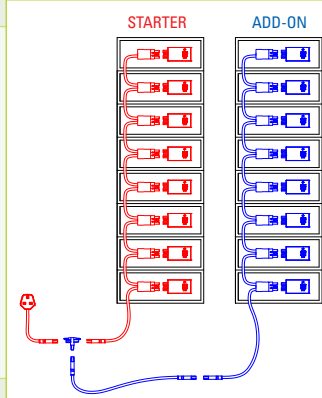

eight door wall mounted locker

PRODUCT CODE	DESCRIPTION	SIZE H x W x D mm	OPENING DIMENSIONS
STARTER			
ICPEL8ST	8 Door	920/990 x 250 x 190	75 x 165 x 135
ADD-ON			
ICPEL8STAD	8 Door	920/990 x 250 x 190	75 x 165 x 135

Maximum 24 USB charging sockets per starter lead. Power can be taken from a standard 240V socket supply. Supplied with sloping top.