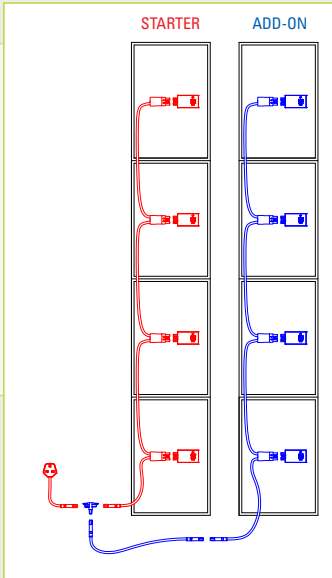

USB sockets prevent the use of non-certified/aftermarket plug-in chargers

USB charging sockets are fitted to...

- Compartment Storage Lockers 4, 6 and 8 door floor standing lockers.
- Wall mounted Personal Effects Lockers 4 and 8 door options.
- Lock options and stands available.

In-Charge floor standing compartment lockers

elite range of products

In-Charge lockers

Type C USB charging

Futureproof your investment in device charging

four door locker

PRODUCT CODE	DESCRIPTION	SIZE H x W x D mm	OPENING DIMENSIONS
STARTER			
IC1830304	4 Door	1800 x 300 x 330	400 x 235 x 275
IC1830454	4 Door	1800 x 300 x 480	400 x 235 x 425
ADD-ON			
IC1830304AD	4 Door	1800 x 300 x 330	400 x 235 x 275
IC1830454AD	4 Door	1800 x 300 x 480	400 x 235 x 425

Maximum 24 USB charging sockets per starter lead. Power can be taken from a standard 240V socket supply.

six door locker

PRODUCT CODE	DESCRIPTION	SIZE H x W x D mm	OPENING DIMENSIONS
STARTER			
IC1830306	6 Door	1800 x 300 x 330	260 x 235 x 275
IC1830456	6 Door	1800 x 300 x 480	260 x 235 x 425
ADD-ON			
IC1830306AD	6 Door	1800 x 300 x 330	260 x 235 x 275
IC1830456AD	6 Door	1800 x 300 x 480	260 x 235 x 425

PRODUCT CODE	DESCRIPTION	SIZE H x W x D mm	OPENING DIMENSIONS
STARTER			
ICPEL4ST	4 Door	920/990 x 250 x 190	180 x 165 x 135
ADD-ON			
ICPEL4STAD	4 Door	920/990 x 250 x 190	180 x 165 x 135

Maximum 24 USB charging sockets per starter lead. Power can be taken from a standard 240V socket supply. Supplied with sloping top.