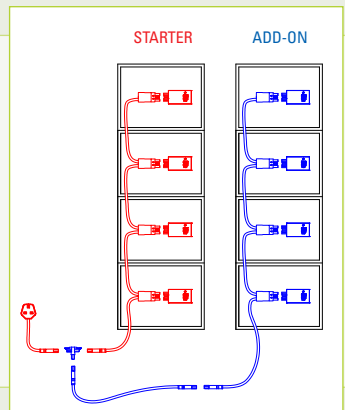

Note: Starter lead can be plugged into a standard 240v socket. For improved security of supply, consult suitably qualified electrician.

In-Charge wall mountable personal effects lockers

four door wall mounted locker

PRODUCT CODE	DESCRIPTION	SIZE H x W x D mm	OPENING DIMENSIONS
STARTER			
ICPEL4ST	4 Door	920/990 x 250 x 190	180 x 165 x 135
ADD-ON			
ICPEL4STAD	4 Door	920/990 x 250 x 190	180 x 165 x 135

Maximum 24 USB charging sockets per starter lead. Power can be taken from a standard 240V socket supply. Supplied with sloping top.